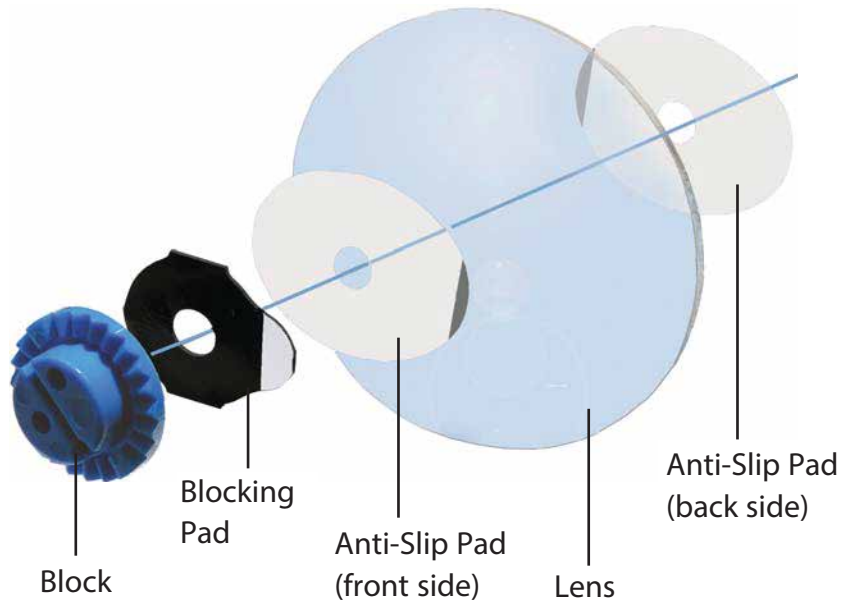

Lens Protection Discs

OptiSafe Anti-Slip Pad

Provides excellent adhesion to oleophobic and super hydrophobic premium lens coatings. Apply pad to clean lens surface prior to applying blocking pad to prevent lens from "twisting" and "slipping" off-axis while edging.

30x40 mm, 500 pads/box, *Item #T1100*
 25x40 mm, 500 pads/box, *Item #T1125*
 19x40 mm, 500 pads/box, *Item #T1119*

Ultra-Grip Anti-Slip Pad

Provides excellent adhesion to Higher oleophobicity premium lens coatings. Apply pad to clean lens surface prior to applying blocking pad to prevent lens from "twisting" and "slipping" off-axis while edging.

Lens Protection Discs

Ultra-Hold Anti-Slip Pad

Provides excellent adhesion to very High oleophobicity premium lens coatings. Apply pad to clean lens surface prior to applying blocking pad to prevent lens from "twisting" and "slipping" off-axis while edging.

24x38 mm, 500 pads/box, *Item #T1142*

OptiSafe 22 MM Blue Lens Protection Disc

22 mm blue disc to prevent lens surface from scratching during hand edging, grooving, faceting, drilling, polish edging, and also when handling/shipping of lenses. Apply to both sides of lens.