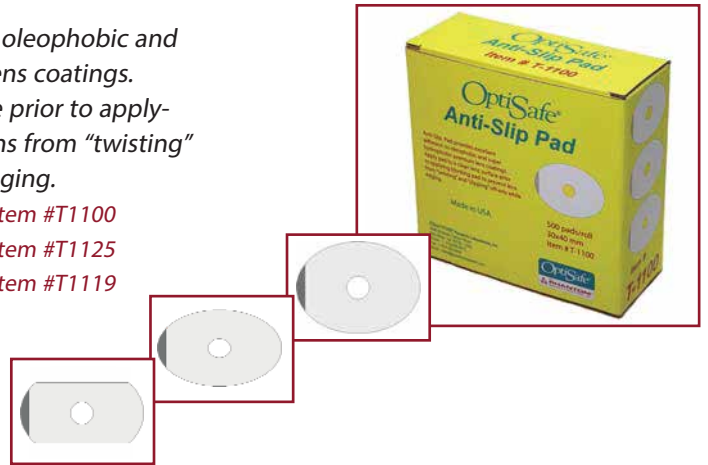

Lens Protection Discs

OptiSafe Anti-Slip Pad

Provides excellent adhesion to oleophobic and super hydrophobic premium lens coatings. Apply pad to clean lens surface prior to applying blocking pad to prevent lens from "twisting" and "slipping" off-axis while edging.

30x40 mm, 500 pads/box, *Item #T1100*
 25x40 mm, 500 pads/box, *Item #T1125*
 19x40 mm, 500 pads/box, *Item #T1119*

Ultra-Grip Anti-Slip Pad

Provides excellent adhesion to Higher oleophobicity premium lens coatings. Apply pad to clean lens surface prior to applying blocking pad to prevent lens from "twisting" and "slipping" off-axis while edging.

Lens Protection Discs

Ultra-Hold Anti-Slip Pad

Provides excellent adhesion to very High oleophobicity premium lens coatings. Apply pad to clean lens surface prior to applying blocking pad to prevent lens from "twisting" and "slipping" off-axis while edging.